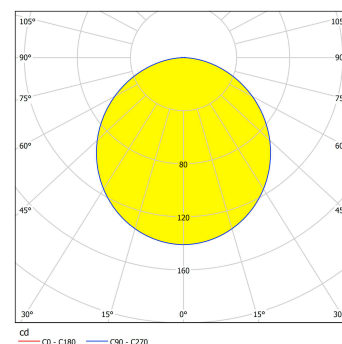

Project _____

Notes _____

Amount _____

Date _____

FUEVA 1 PRO recessed light 64608

PRODUCTSHEET

Technical Information

Material number	64608
Type	recessed light
max. Wattage (1)	5,5W
Illuminant Type (1)	LED
Lumen with Cover	400
Kelvin Complete	3000K
Glass/Shade Material	plastic
Function	LED not replaceable
Beamangle (in °)	112
Operation Voltage	300mA
Article Length (in mm)	120
Article Width (in mm)	120
Article Height (in mm)	30
Installation Depth (in mm)	40
Protection Degree	IP20
Protection Class	2
Net Weight (in kg)	0.17
Colour Tolerance (LED, SDCM)	3
Enclosure Material	cast metal
Enclosure Colour	satin nickel
lifetime (Lx)	L70
Nominal Lifetime (in h)	50000
Serial name	FUEVA 1 PRO

5,5W

700lm

 □ 108
X108